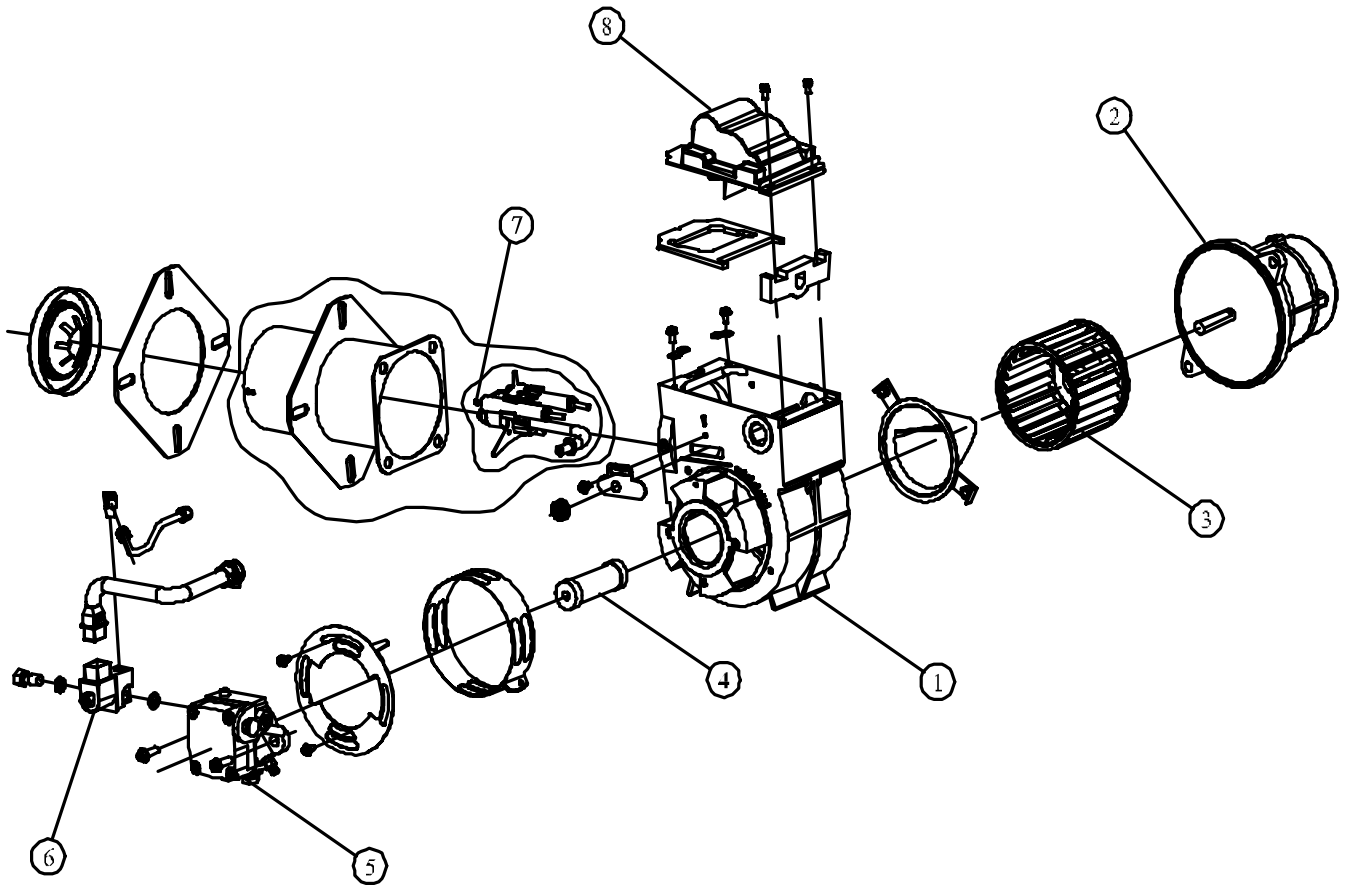

FIGURE 1-2(TANK, FUEL, DIESEL, YELLOW, 5 GAL., JD7956-A, ASS'Y)

ITEM NO.	QTY.	DESCRIPTION	PART NO.
1-A	1	BURNER, GUN, FIRED, OIL, 115 VOLT ASSY	JD7634
1-B	1	BURNER, GUN, FIRED, OIL, 230 VOLT ASSY	JD7635
2-A	1	MOTOR, 1/7HP, 115V, 3450 RPM, BECKETT	JD7634-01
2-B	1	MOTOR, 1/7HP, 220V, 3450 RPM, BECKETT	JD7634-05
3	1	WHEEL, BLOWER, ST	JD7634-02
4	1	COUPLING, ASSY, PLASTIC, FUEL, PUMP, BECKETT	JD7634-03
5	1	PUMP, OIL, FUEL, SINGLESTAGE, 3GPH, 3450RPM	JD3306-D
6-A	1	VALVE, SOLENOID, FUEL, 120V, 1/8NPT	JD3306-B
6-B	1	VALVE, SOLENOID, FULE, 230V, 1/8NPT	JD3306-C
7	1	NOZZLE, BURNER, OIL, 1.75GPH, 80 DEG. H.C. 1030,1530,2036, 3040,2042 MODELS	JB1510
8-A	1	TRANSFORMER, IGNITION, 115V PRIM, 10,000SEC	JD7634-04
8-B	1	TRANSFORMER, IGNITION, 220V PRIM, 10,000SEC	JD7634-06