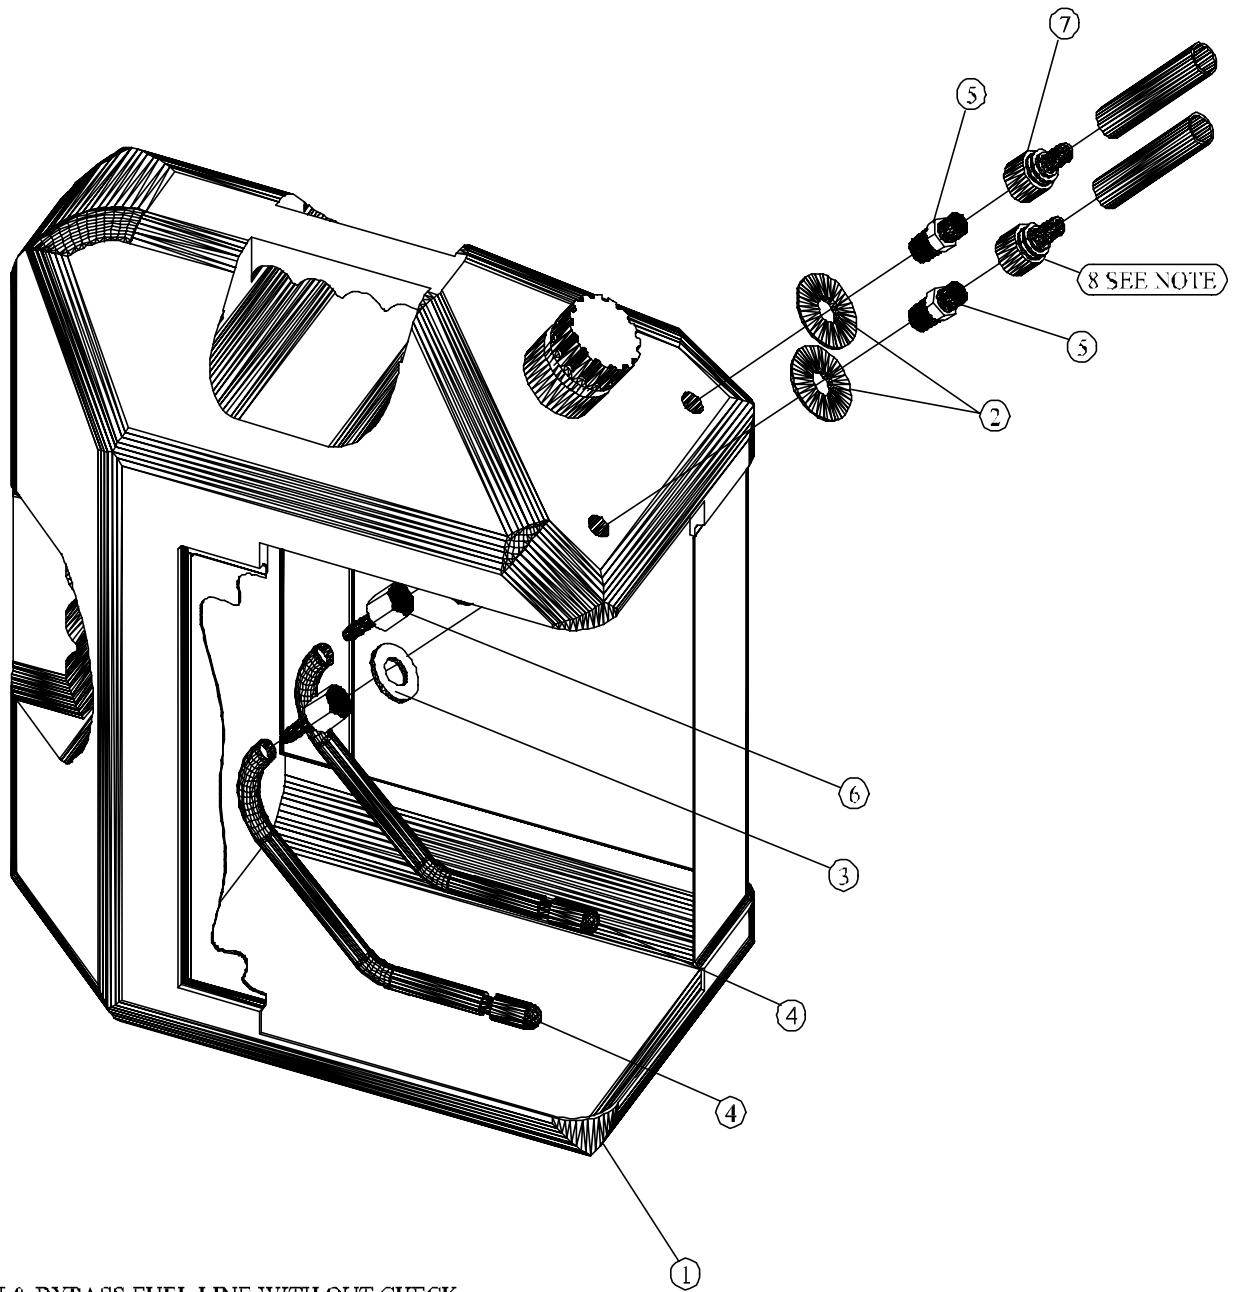

FIGURE 1-1B (PUMP, AR., FITTING, ELHW1030.OEP, ASS'Y)

NOTE:
1) RETURN & BYPASS FUEL LINE WITH OUT CHECK.

ITEM NO.	QTY.	DESCRIPTION	PART NO.
1	1	TANK,FUEL,DIESEL,YELLOW,5 GALLON	JD7965
2	2	WASHER,BONDED,SEALER,MECH/GALV,1/2"X 1"	JD7909
3	2	WASHER,FLAT,STEEL,PLATED,9/16	JD1492
4	2	STRAINER,FUEL,BRASS,W/SCREEN&TUBING	JD7140-B
5	2	PLUG,QUICK COUPLING,BRASS,1/4"NPTM,GAS	JD7778-A
6	2	BARB,HOSE,FEMALE,BRASS,1/4HSX1/4NPTF	JD7828
7	1	SOCKET,QUICK COUPLING,BRASS,1/4"HOSE,GAS	JD7778
8	1	SOCKET,QUICK COUPLING,BR,1/4"HS,W/O-CHK	JD7778-B