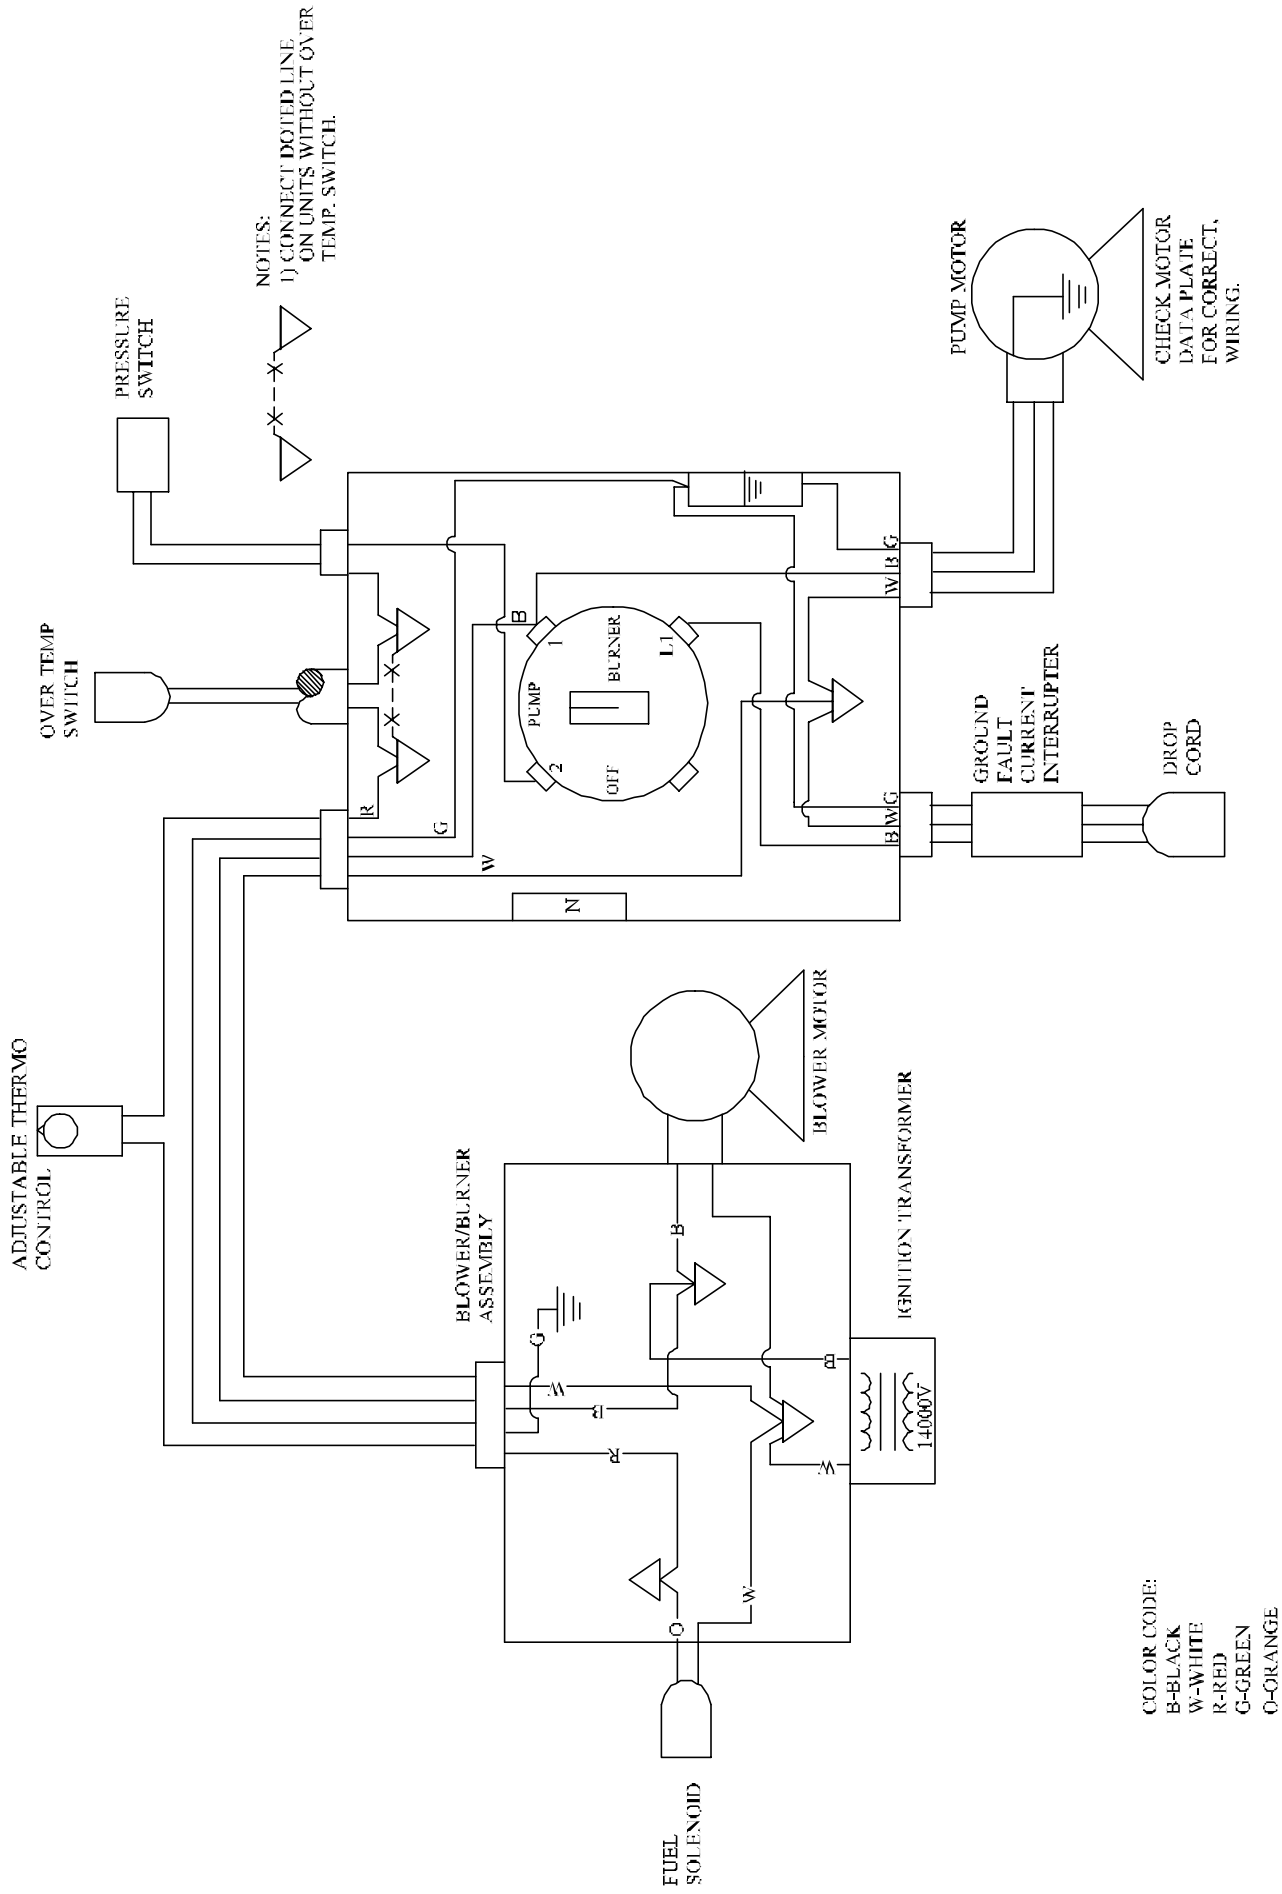

FIGURE 1-1B (PUMP, AR., FITTING, ELHW1030.OEP, ASS'Y)

NOTE:
1) RETURN & BYPASS FUEL LINE WITH OUT CHECK.

ITEM NO.	QTY.	DESCRIPTION	PART NO.
1	1	TANK,FUEL,DIESEL,YELLOW,5 GALLON	JD7965
2	2	WASHER,BONDED,SEALER,MECH/GALV,1/2"X 1"	JD7909
3	2	WASHER,FLAT,STEEL,PLATED,9/16	JD1492
4	2	STRAINER,FUEL,BRASS,W/SCREEN&TUBING	JD7140-B
5	2	PLUG,QUICK COUPLING,BRASS,1/4"NPTM,GAS	JD7778-A
6	2	BARB,HOSE,FEMALE,BRASS,1/4HSX1/4NPTF	JD7828
7	1	SOCKET,QUICK COUPLING,BRASS,1/4"HOSE,GAS	JD7778
8	1	SOCKET,QUICK COUPLING,BR,1/4"HS,W/O-CHK	JD7778-B

FIGURE 1-2(TANK, FUEL, DIESEL, YELLOW, 5 GAL., JD7956-A, ASS'Y)

ITEM NO.	QTY.	DESCRIPTION	PART NO.
1-A	1	BURNER, GUN, FIRED, OIL, 115 VOLT ASSY	JD7634
1-B	1	BURNER, GUN, FIRED, OIL, 230 VOLT ASSY	JD7635
2-A	1	MOTOR, 1/7HP, 115V, 3450 RPM, BECKETT	JD7634-01
2-B	1	MOTOR, 1/7HP, 220V, 3450 RPM, BECKETT	JD7634-05
3	1	WHEEL, BLOWER, ST	JD7634-02
4	1	COUPLING, ASSY, PLASTIC, FUEL, PUMP, BECKETT	JD7634-03
5	1	PUMP, OIL, FUEL, SINGLESTAGE, 3GPH, 3450RPM	JD3306-D
6-A	1	VALVE, SOLENOID, FUEL, 120V, 1/8NPT	JD3306-B
6-B	1	VALVE, SOLENOID, FULE, 230V, 1/8NPT	JD3306-C
7	1	NOZZLE, BURNER, OIL, 1.75GPH, 80 DEG. H.C. <small>1030,1530,2036, 3040,2042 MODELS</small>	JB1510
8-A	1	TRANSFORMER, IGNITION, 115V PRIM, 10,000SEC	JD7634-04
8-B	1	TRANSFORMER, IGNITION, 220V PRIM, 10,000SEC	JD7634-06

FIGURE 1-3 (BURNER, GUN, FIRED, OIL, JD7634 & JD7635 ASSY)

COLOR CODE:
 B-BLACK
 W-WHITE
 R-RED
 G-GREEN
 O-ORANGE

NOTES:
 1) CONNECT DOTTED LINE ON UNITS WITHOUT OVER TEMP. SWITCH.

CHECK MOTOR DATA PLATE FOR CORRECT WIRING.