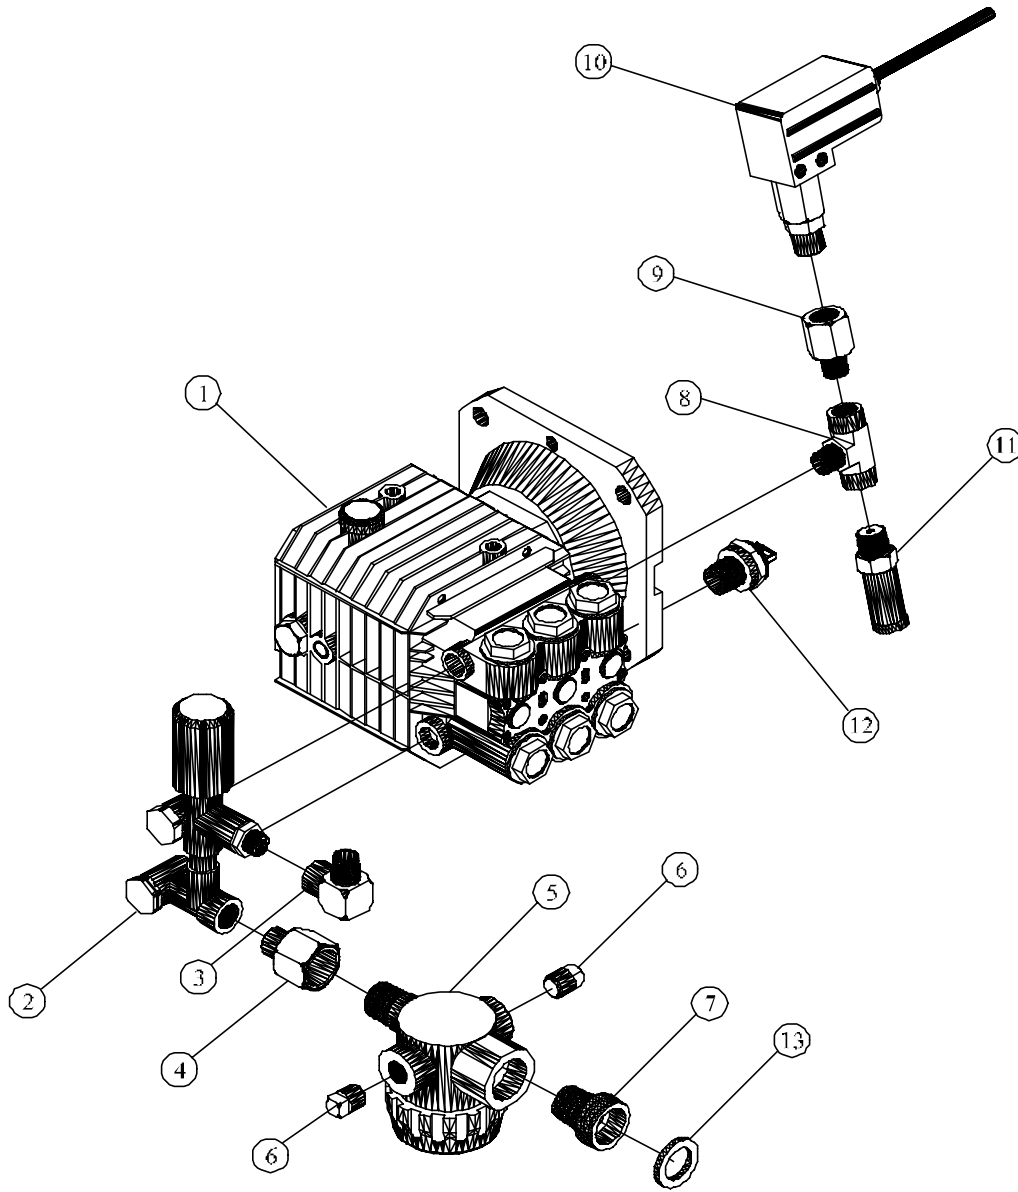

ITEM NO.	QTY.	DESCRIPTION	PART NO.
1	1	PUMP,PLUNGER,TRIPLEX,1500PSI,3.0GPM,GEN	JD7814-A
2	1	VALVE,UNLOADER,PUMP-MOUNT,W/O INJ.,GEN	JD7805-B
3	1	ELBOW,STREET,STEEL,PLATED,3/8NPT	JD3717-03
4	1	ADAPTER,EXPANDING,BRASS,3/8NPTMX1/2NPTF	JD6224-06
5	1	STRAINER,WATER,IN-LINE,ALUMINUM,1/2"NPT	JD7782
6	2	PLUG,HEAD,SQUARE,BRASS,1/4NPT	JD 679-02
7	1	CONNECTOR,BR,3/4GARDEN HOSEX1/2NPTM,SWIV	JD7142
8	1	TEE,BRANCH,MALE,STEEL,PLATED,1/4NPT	JD7858
9	1	ADAPTER,EXPANDING,STEEL,PLATED,1/4MX3 8F	JD6224
10	1	SWITCH,PSI,SP,ST,NO,15A,230V,3/8NPT	JD3977
11	1	VALVE,RELIEF,0-1200PSI,160F,1/4NPTM	JD7048-E
12	1	VALVE,REIEF,THERMAL,145°F,3/8"NPTM	JD6162-B
13	1	WASHER,RUBBER,HOSE,GARDEN,W/O SCREEN	JD 809-01