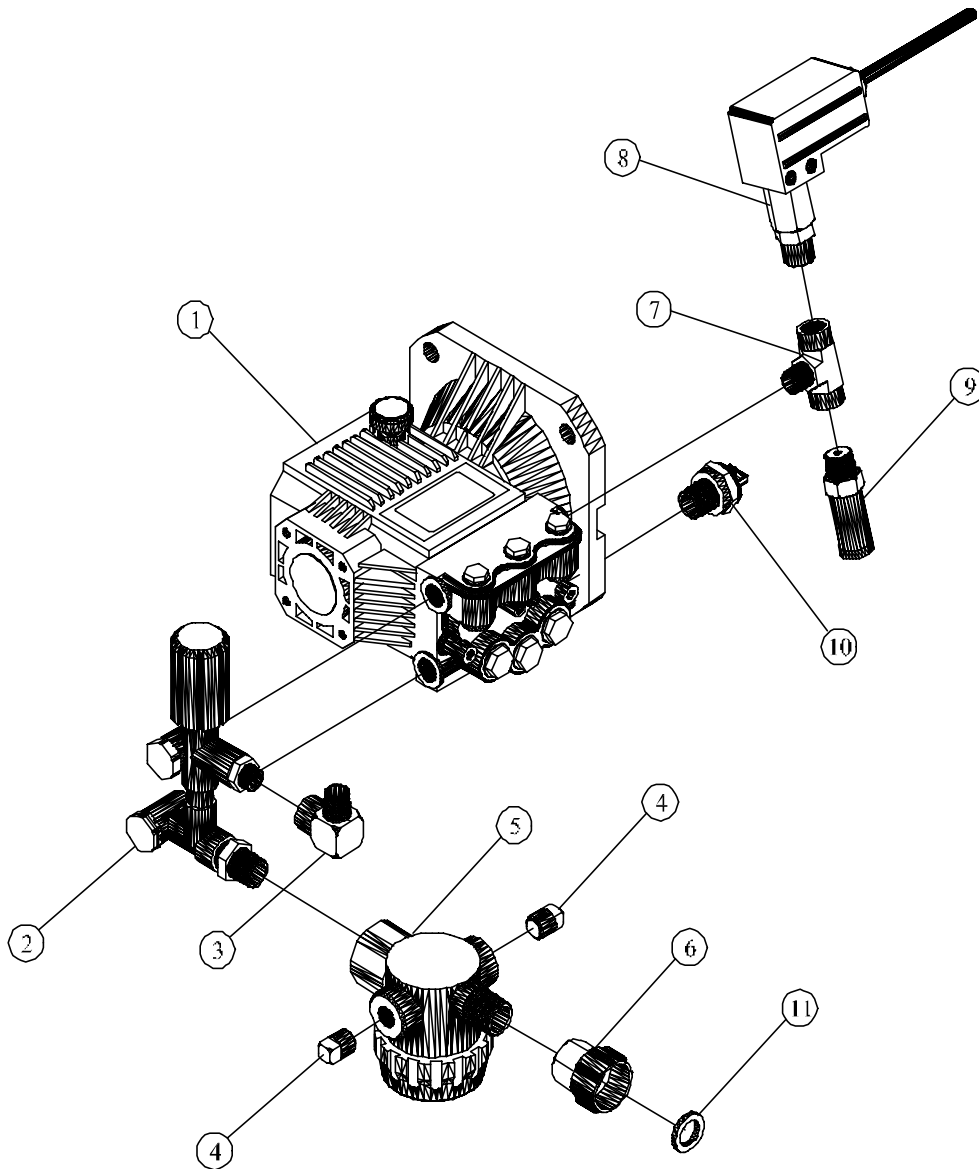

FIGURE 1-1A (PUMP, GEN., FITTING, ELHW1030,OEP, ASS'Y)

ITEM NO.	QTY.	DESCRIPTION	PART NO.
1	1	PUMP, PLUNGER, TRIPLEX, 1600PSI, 3.0GPM, AR	JD7494
2	1	VALVE, UNLOADER, PUMP-MOUNT, W/O INJ., AR	JD7493-B
3	1	ELBOW, STREET, STEEL, PLATED, 3/8NPT	JD3717-03
4	2	PLUG, HEAD, SQUARE, BRASS, 1/4NPT	JD 679-02
5	1	STRAINER, WATER, IN-LINE, ALUMINUM, 1/2"NPT	JD7782
6	1	CONNECTOR, BRASS, 3/4-GARDEN HOSE X 1/2"NPT F	JD7142-C
7	1	TEE, BRANCH, MALE, STEEL, PLATED, 3/8NPT	JD7866
8	1	SWITCH, PSI, SP, ST, NO, 15A, 230V, 3/8NPT	JD3977
9	1	VALVE, RELIEF, 0-1200PSI, 160F, 3/8NPTM	JD7048-D
10	1	VALVE, RELIEF, THERMAL, 145F, 1/2"NPTM	JD6162-A
11	1	WASHER, RUBBER, HOSE, GARDEN, W/O SCREEN	JD 809-01