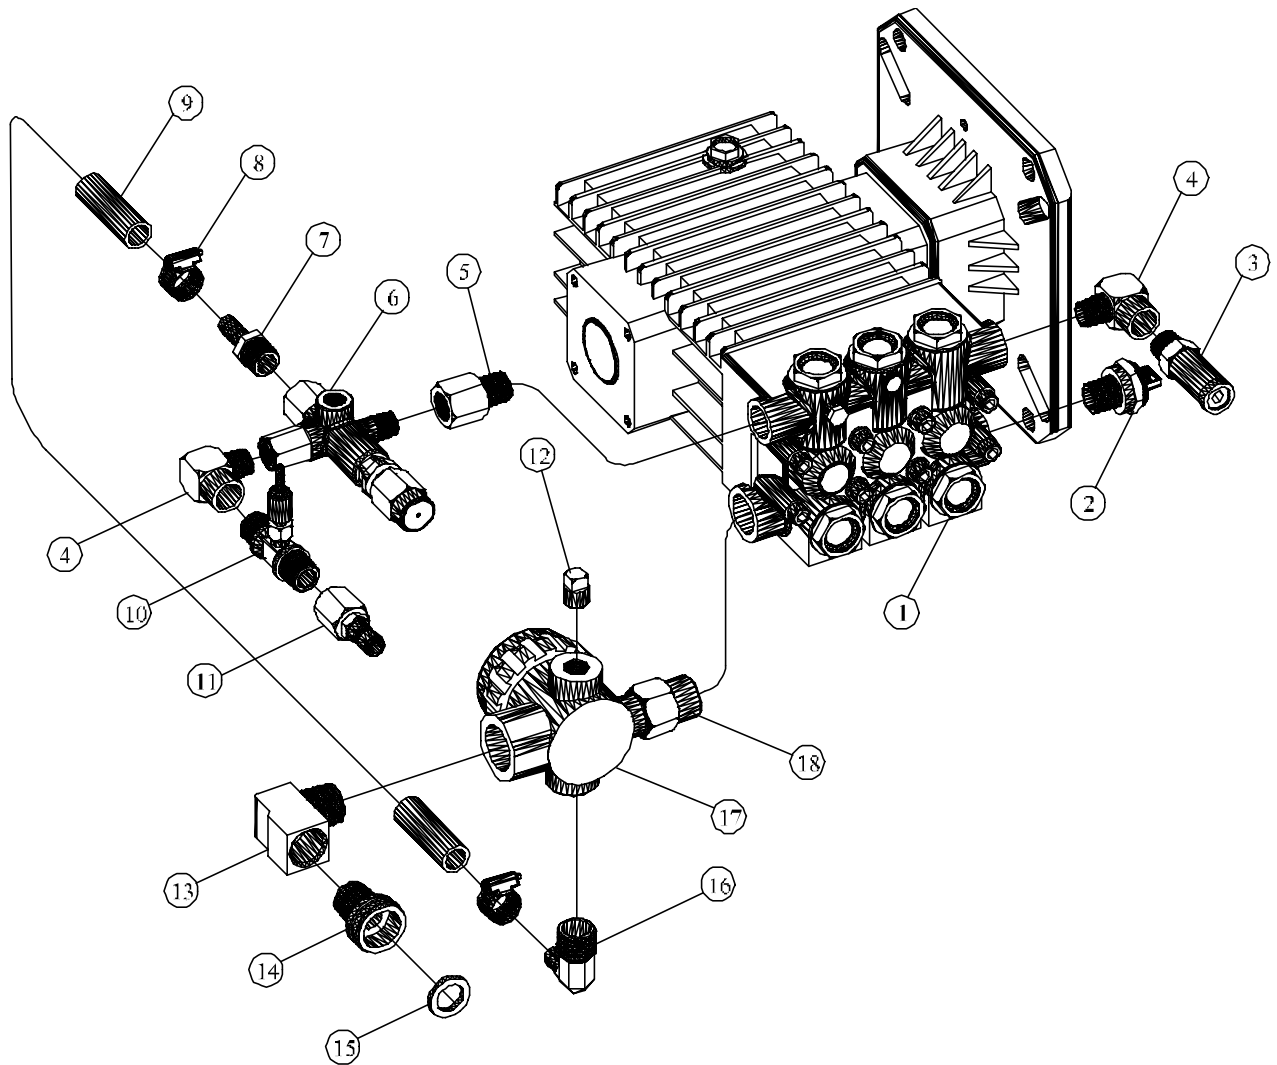

ITEM NO.	QTY.	DESCRIPTION	PART NO.
1	1	PUMP,PLUNGER,TRIPLEX,2500PSI,3.6GPM,GEN	JD7851
2	1	VALVE,RELIEF,THERMAL,145F,1/2"NPTM	JD6162-A
3	1	VALVE,RELIEF,2400-3000PSI,160F,3/8NPTM	JD7048-A
4	2	ELBOW,STREET,STEEL,PLATED,3/8NPT	JD3717-03
5	1	ADAPTER,EXPANDING,STEEL,PLATED,3/8MX3/8F	JD6224-02
6	1	VALVE,UNLOAD,PSI ACT,3200PSI,8.0 GPM	JD3324-O
7	1	BARB,HOSE,MALE,BRASS,3/8HSX3/8NPT	JD2855-B
8	2	CLAMP,GEAR,WORM,SS,1/4 TO 5/8" DIA.	JD3068
9	1.5'	TUBING,PVC,REINFORCED,3/8"ID	JD7575
10	1	INJECTOR,CHEMICAL,ADJUSTABLE,4-5GPM,3/8"	JD6140-C
11	1	BARB,HOSE,ELBOW,MALE,BRASS,3/8HSX1/4NPT	JD3103-05
12	1	PLUG,HEAD,SQUARE,BRASS,1/4NPT	JD 679-02
13	1	ELBOW,STREET,BRASS,FORGED,1/2NPT	JD 800-01
14	1	CONNECTOR,BR,3/4GARDEN HOSEX1/2NPTM,SWIV	JD7142
15	1	WASHER,RUBBER,HOSE,GARDEN,W/O SCREEN	JD 809-01
16	1	BARB,HOSE,ELBOW,MALE,BRASS,3/8HSX1/4NPT	JD7150
17	1	STRAINER,WATER,IN-LINE,ALUMINUM,1/2"NPT	JD7782
18	1	ADAPTER,EXPANDING,BRASS,1/2MX1/2F	JD6224-04

FIGURE 1-1 (PUMP, GEN., FITTING, HPJ2536-E, ASS'Y)